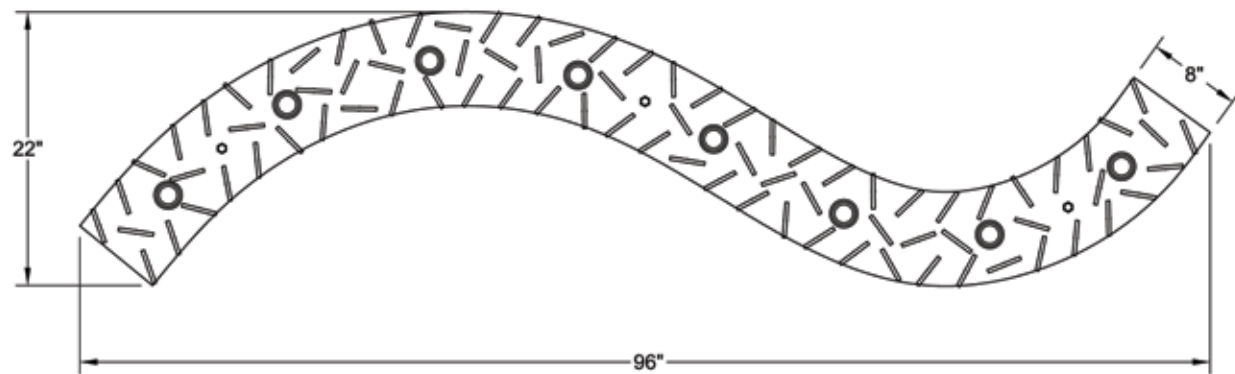

PLAN VIEW

T: 323-588-8746

WWW.LASPEC.COM

LASPEC
LIGHTING SINCE 1984

PROJECT NAME &
NUMBER

DOUBLETREE TYSON

ITEM

CH2