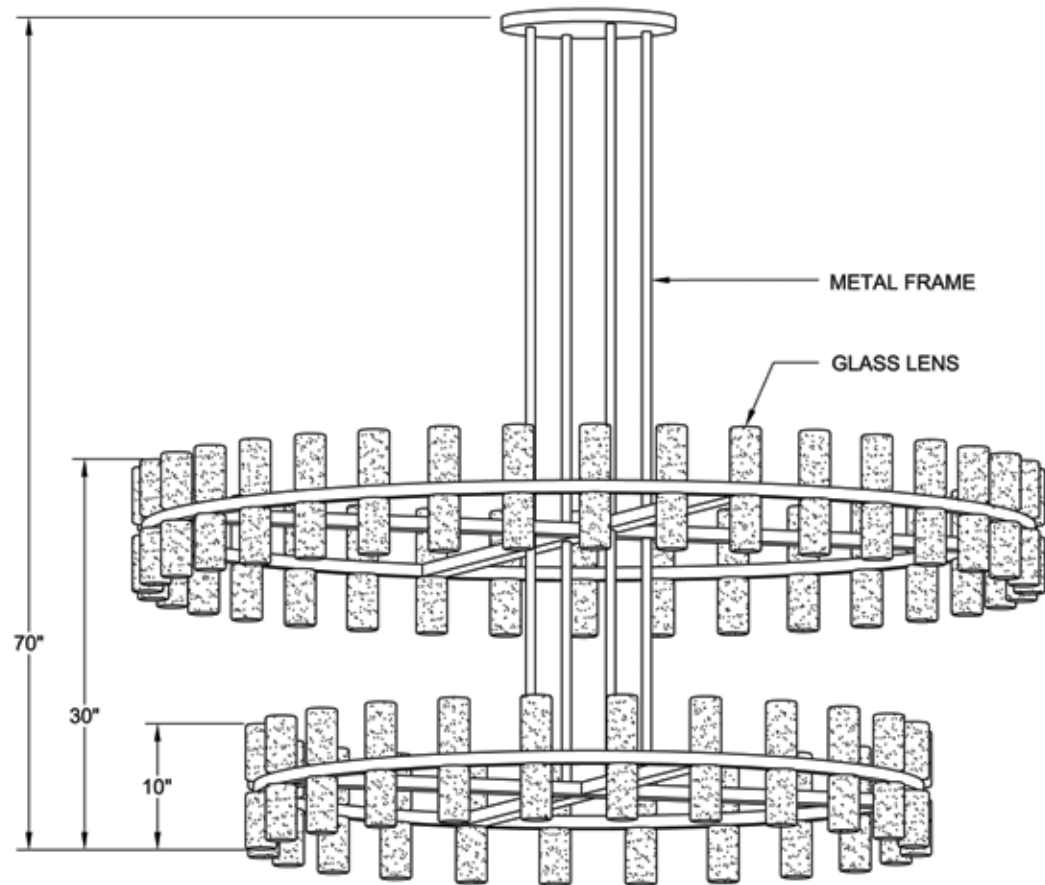

T: 323-588-8746

WWW.LASPEC.COM

LASPEC
LIGHTING SINCE 1984

PROJECT NAME &
NUMBER

TAIWAN

ITEM MS 150