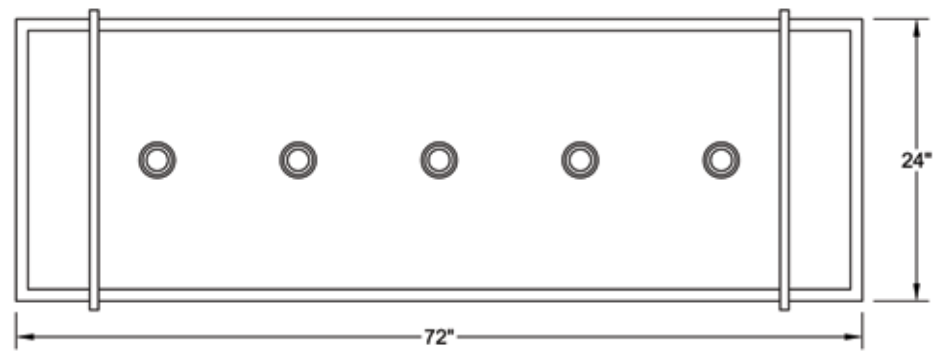

FRONT VIEW

PLAN VIEW

ISOMETRIC

T: 323-588-8746		<b>LASPEC</b> LIGHTING SINCE 1984
WWW.LASPEC.COM		
PROJECT NAME & NUMBER	PALOMAR PHOENIX	ITEM IF-520

St. Regis Deer Valley,  
Park City, Utah

*Creativity takes courage – Henri Matisse*