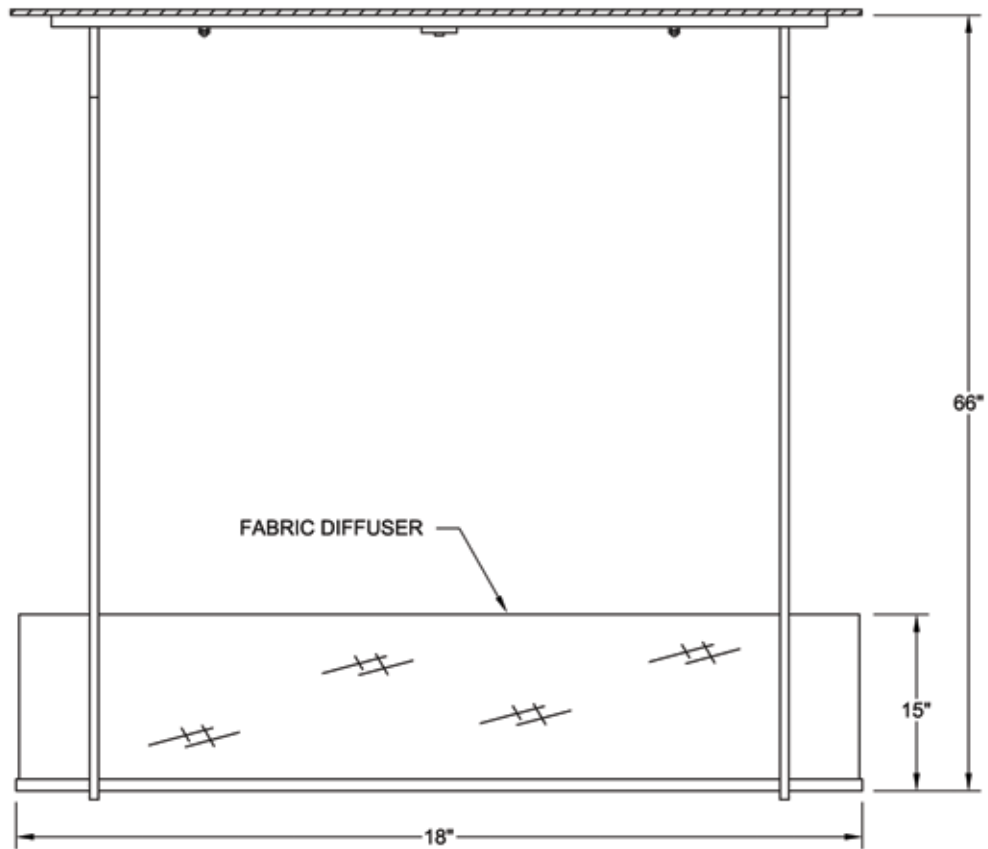

FRONT VIEW

PLAN VIEW

ISOMETRIC

T: 323-588-8746		<b>LASPEC</b> LIGHTING SINCE 1984
WWW.LASPEC.COM		
PROJECT NAME & NUMBER	PALOMAR PHOENIX	ITEM IF-520

St. Regis Deer Valley,  
Park City, Utah

*Creativity takes courage – Henri Matisse*