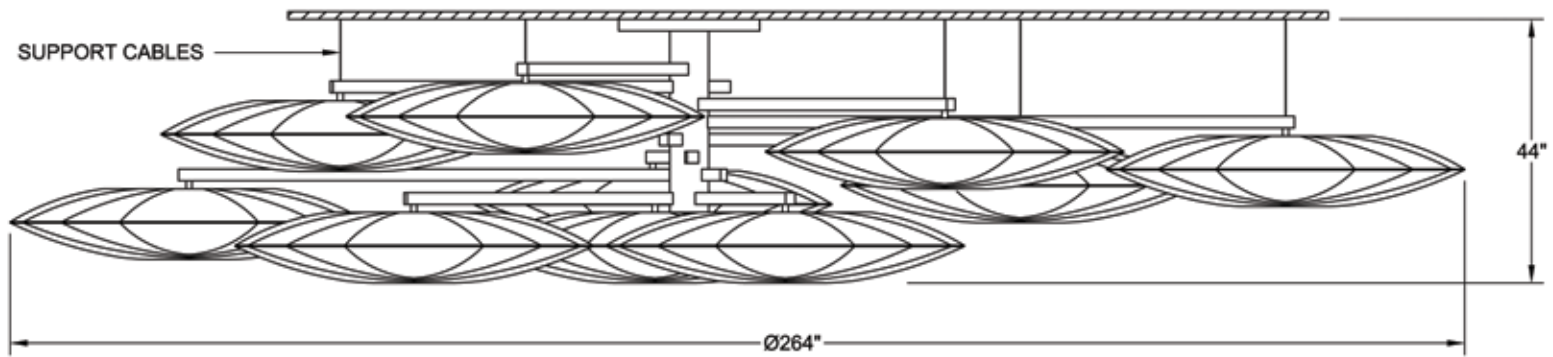

**LASPEC**  
LIGHTING SINCE 1984

Hilton Hotel Downtown,  
Cleveland, OH

*"Dare to think outside the box"*

FRONT ELEVATION

PLAN VIEW

T: 323-588-8746

WWW.LASPEC.COM

**LASPEC**  
LIGHTING SINCE 1984