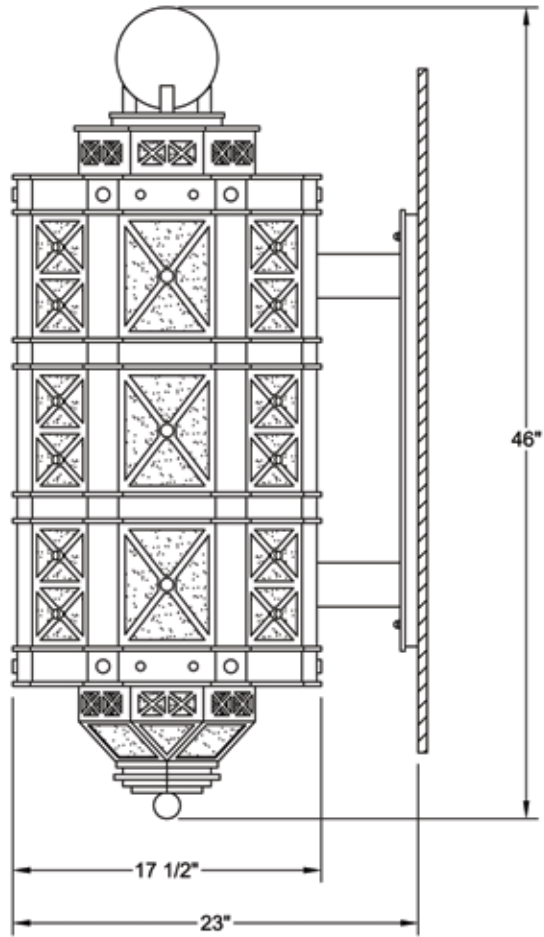

SIDE VIEW

T: 323-688-8746

WWW.LASPEC.COM

LASPEC
LIGHTING SINCE 1984

PROJECT NAME &
NUMBER

HOUSTON MARKET SQUARE

ITEM A-001