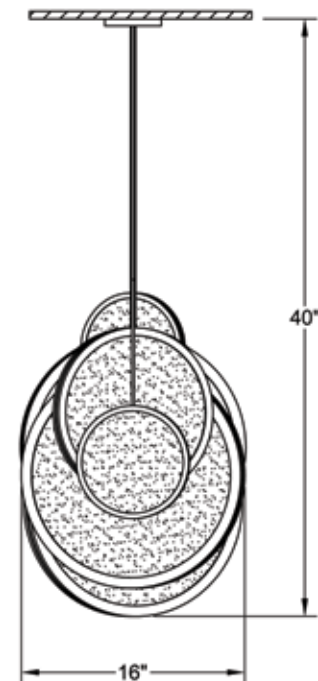

ISOMETRIC

SIDE VIEW

PLAN VIEW

T: 323-588-8746

WWW.LASPEC.COM

**LASPEC**  
LIGHTING SINCE 1984

PROJECT NAME &  
NUMBER

GREECE