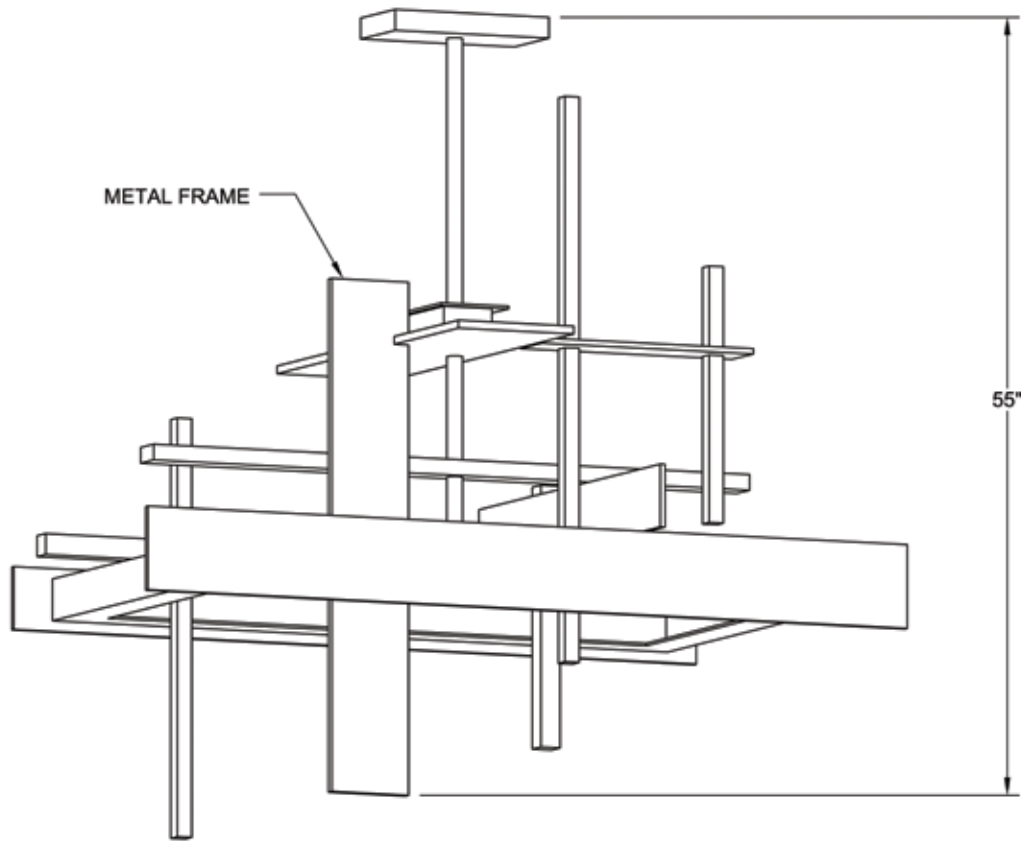

ISOMETRIC

PLAN VIEW

T: 323-588-8746

WWW.LASPEC.COM

LASPEC
LIGHTING SINCE 1984

PROJECT NAME &
NUMBER

KNOX HEIGHTS

ITEM DL-01