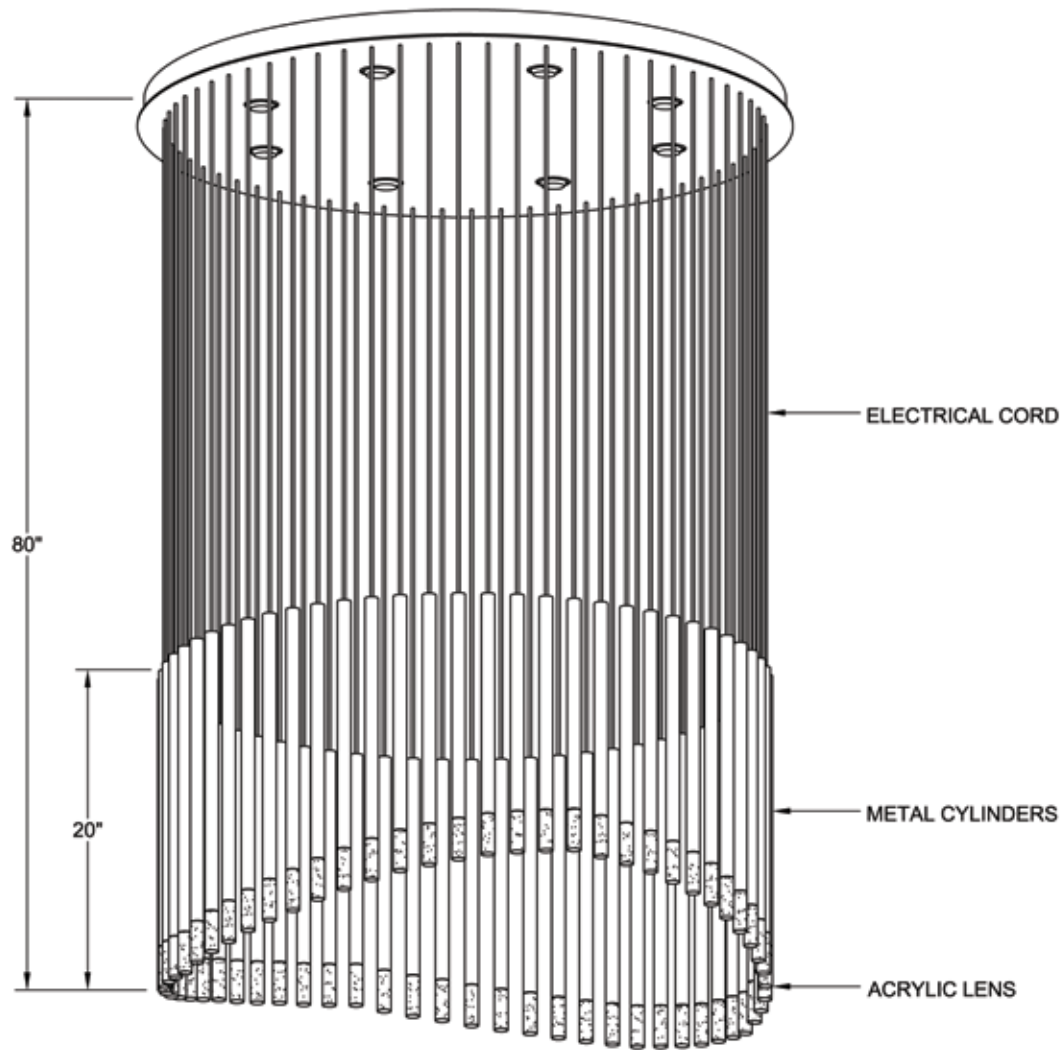

T: 323-688-8746		LASPEC LIGHTING SINCE 1984
WWW.LASPEC.COM		
PROJECT NAME & NUMBER	LONDON	ITEM AM-505