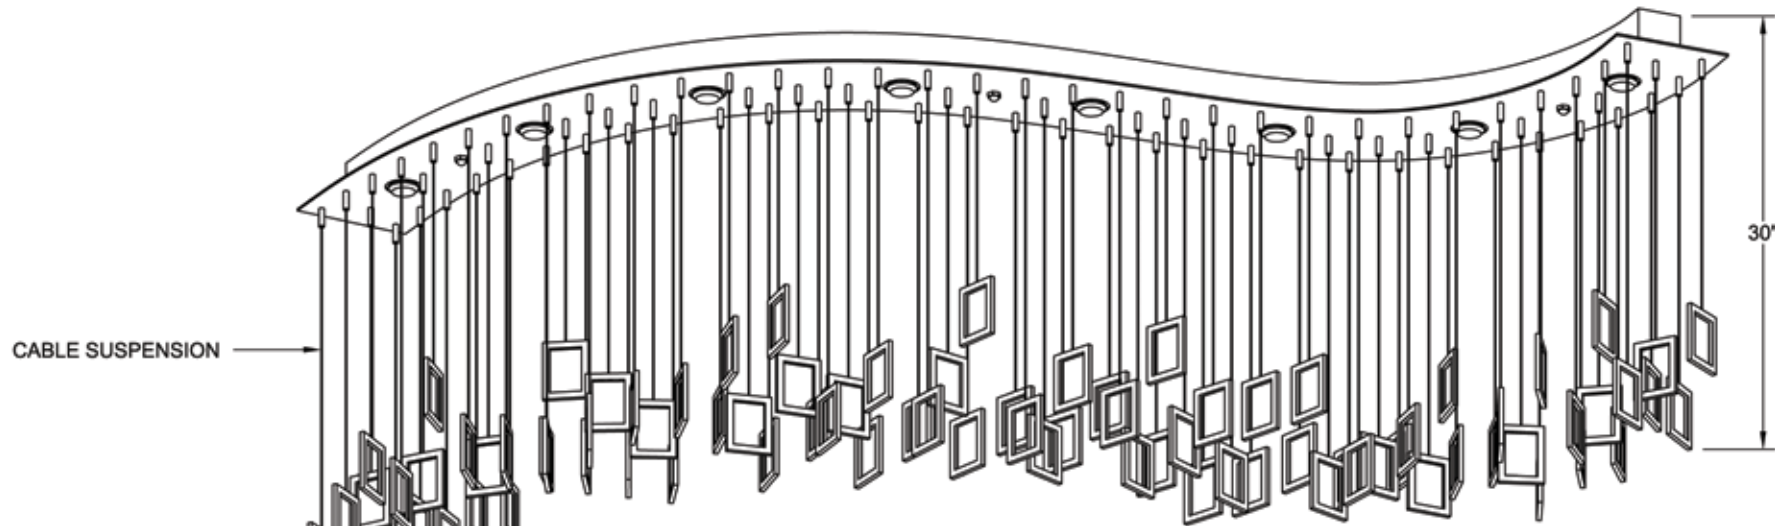

The Inn at Penn by Hilton,  
Philadelphia, PA

InterContinental Stephen F. Austin,  
Austin, TX

ISOMETRIC

PLAN VIEW

T: 323-588-8746

WWW.LASPEC.COM

**LASPEC**  
LIGHTING SINCE 1984

PROJECT NAME &  
NUMBER