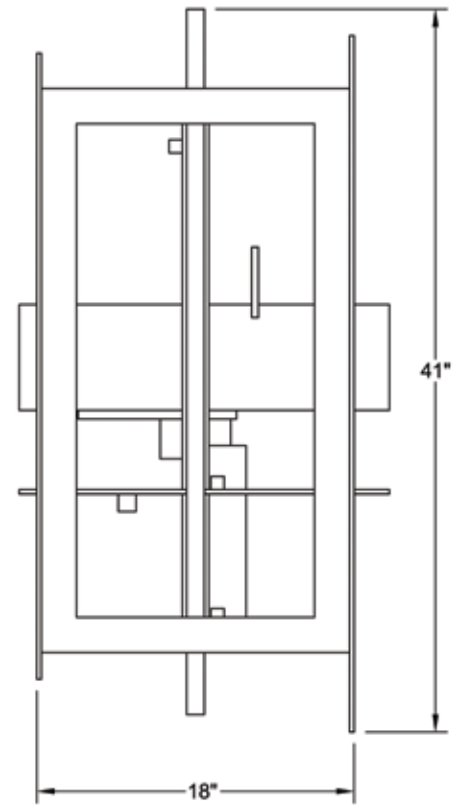

PLAN VIEW

T: 323-588-8746

WWW.LASPEC.COM

LASPEC
LIGHTING SINCE 1984

PROJECT NAME &
NUMBER

KNOX HEIGHTS

ITEM DL-01